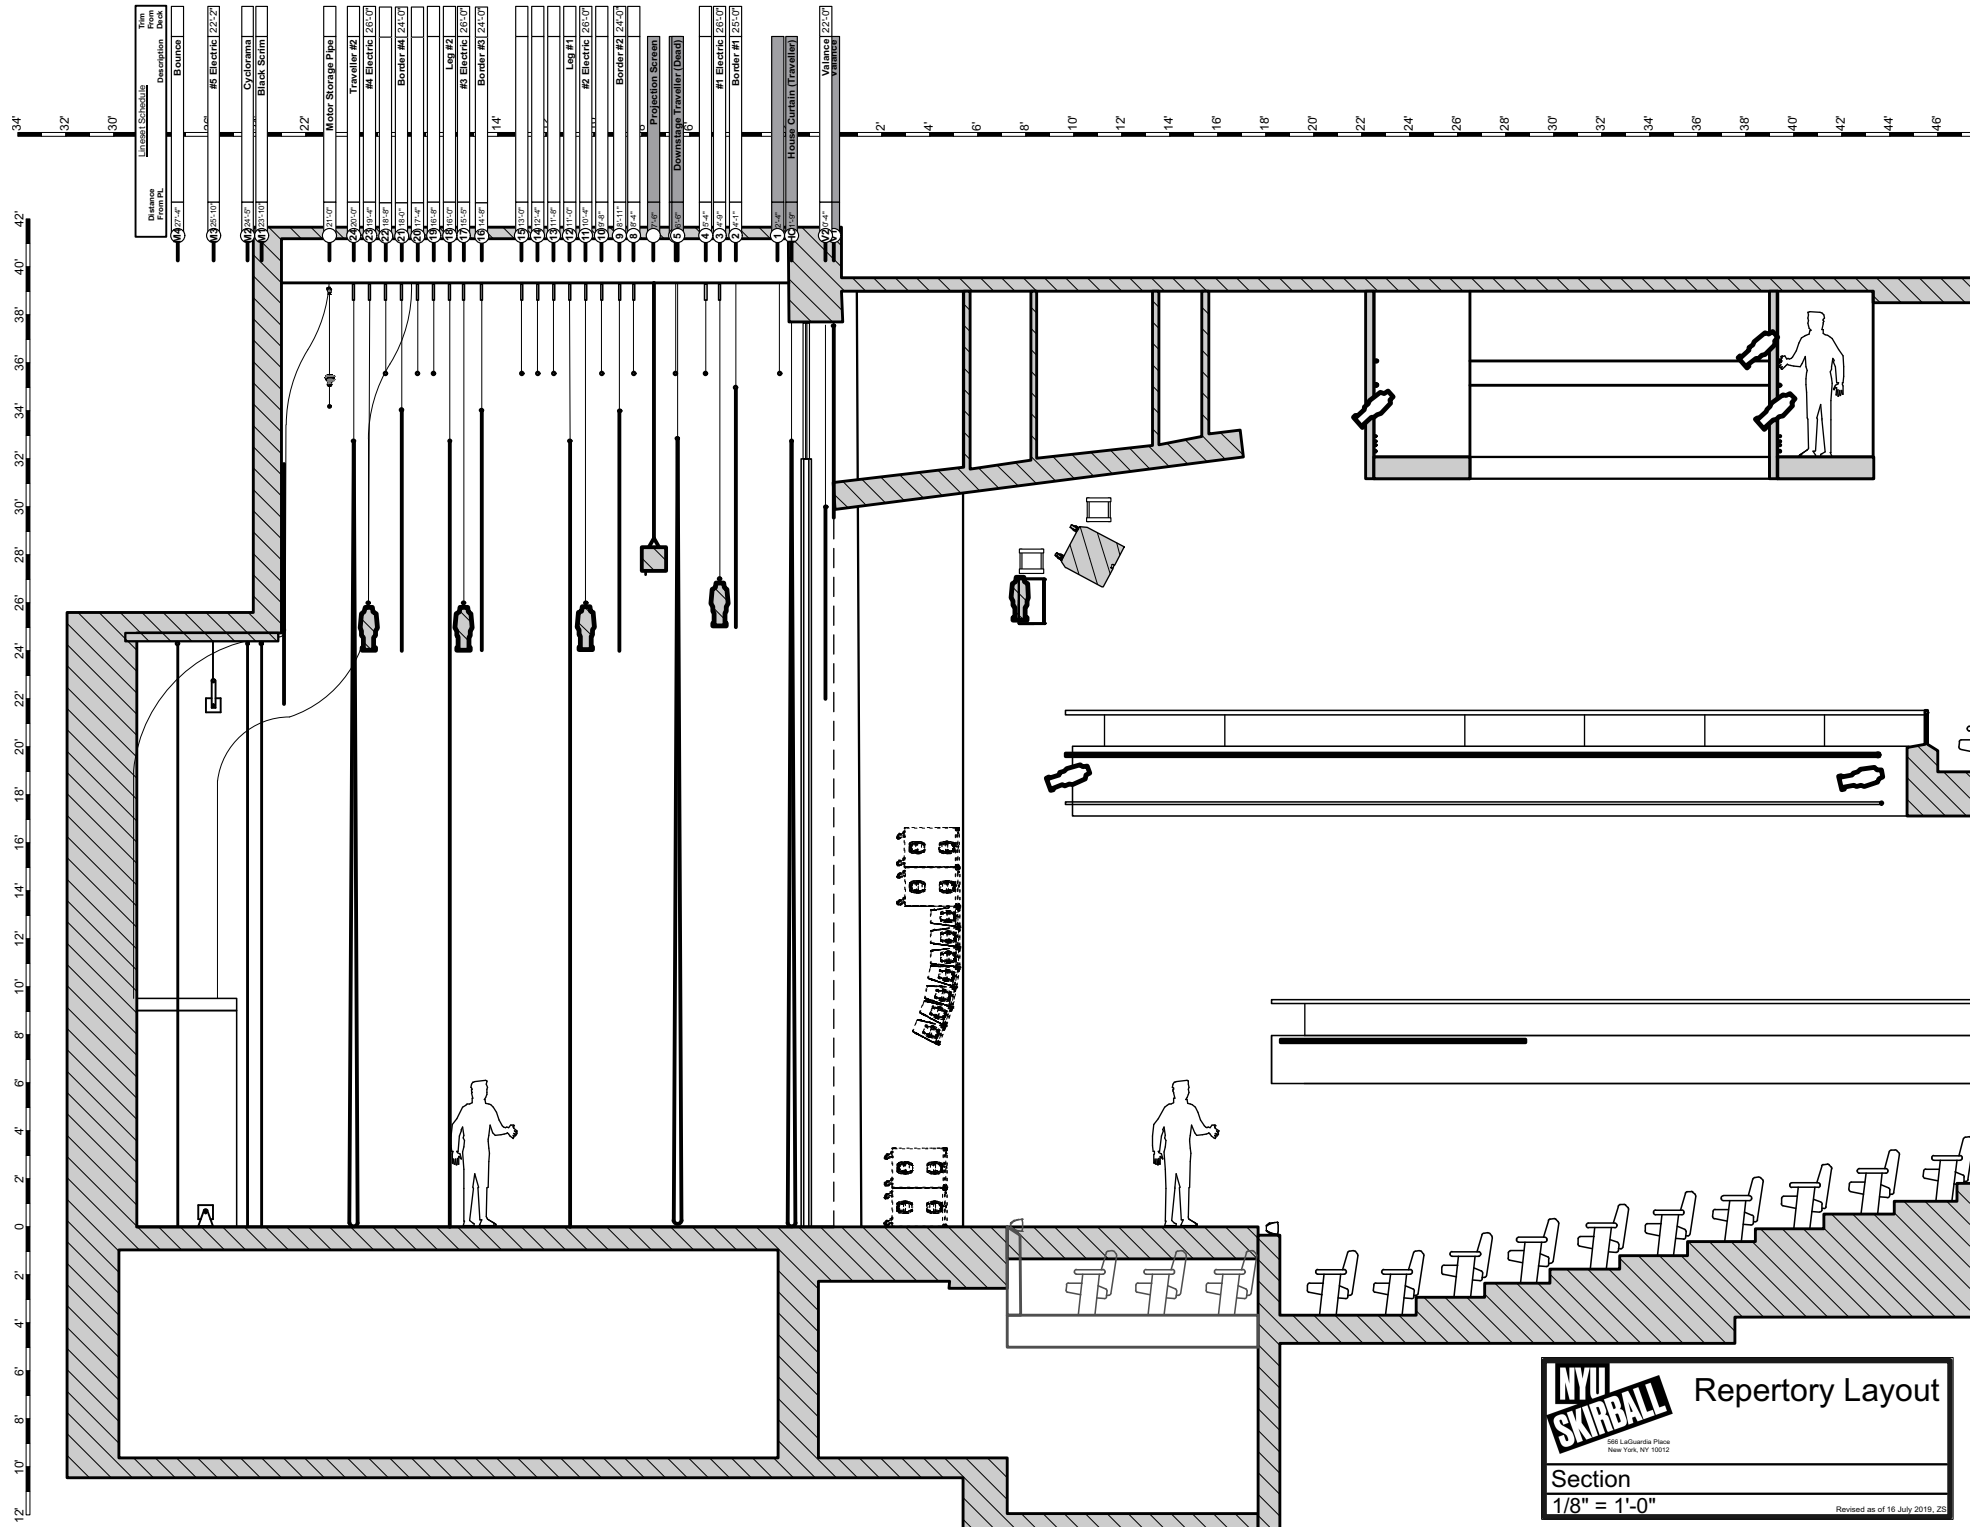

PROJECTION SCREEN

Genie Storage

**NYU SKIRBALL** Repertory Layout  
 666 LoQuewa Place  
 New York, NY 10012  
 Ground Plan  
 1/8" = 1'-0"  
 Revised as of 16 July 2019, 23

12' 10' 8' 6' 4' 2' 0' 2' 4' 6' 8' 10' 12' 14' 16' 18' 20' 22' 24' 26' 28' 30' 32' 34' 36' 38' 40' 42'

**NYU SKIRBALL** Repertory Layout

505 Lexington Place  
New York, NY 10012

Section  
1/8" = 1'-0"

Revised as of 16 July 2019, 23