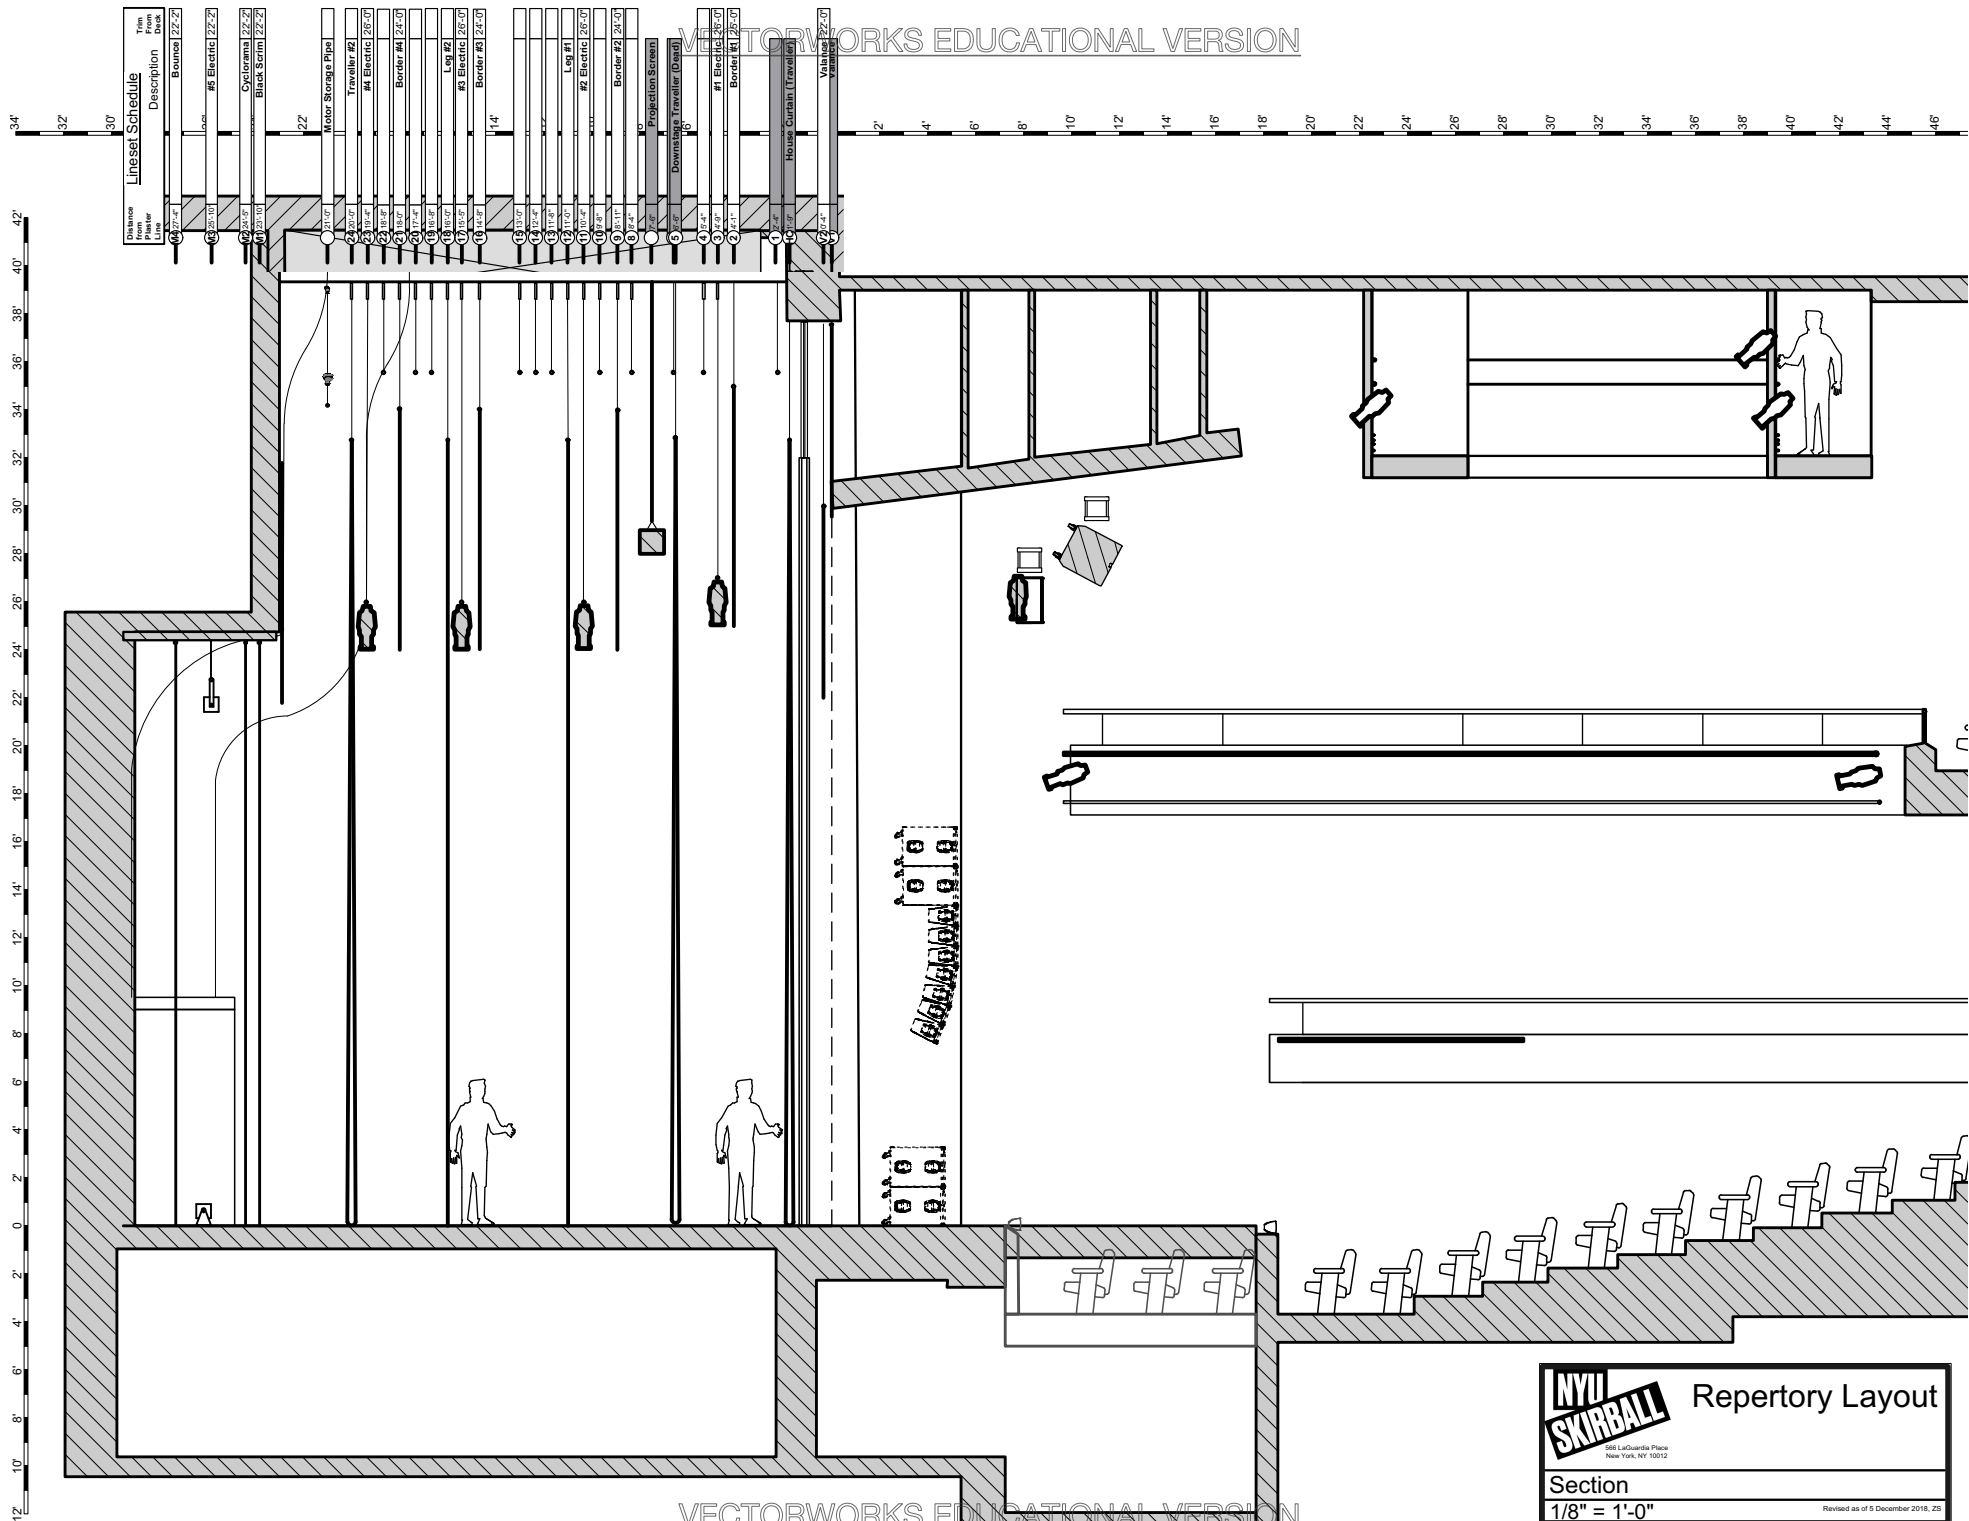

NYU SKIRBALL Repertory Layout
 666 Lafayette Place
 New York, NY 10012
 Ground Plan
 1/8" = 1'-0"
 Revised as of 9 December 2018, 25

NYU SKIRBALL Repertory Layout

505 La Guardia Place
New York, NY 10012

Section
1/8" = 1'-0"

Revised as of 5 December 2018, 23